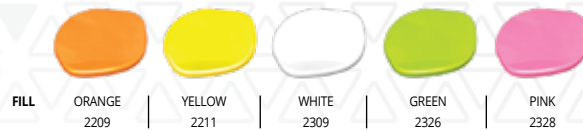

FEATURES

Our new and proprietary OIL-FREE BIOFILL™ formula line of paintballs contains the first and most environmentally friendly patent-protected alternative fill. It is based on a natural, food-based vegetable ingredient that, unlike oil, is friendly to the phreatic and soil water zones, the soil itself, as well as the field, playing equipment and gear. This ingredient takes easy-clean no-staining to a new level. It is renewable, neutral with respect to the "greenhouse effect", neither toxic nor polluting, and biodegrades faster and completely.